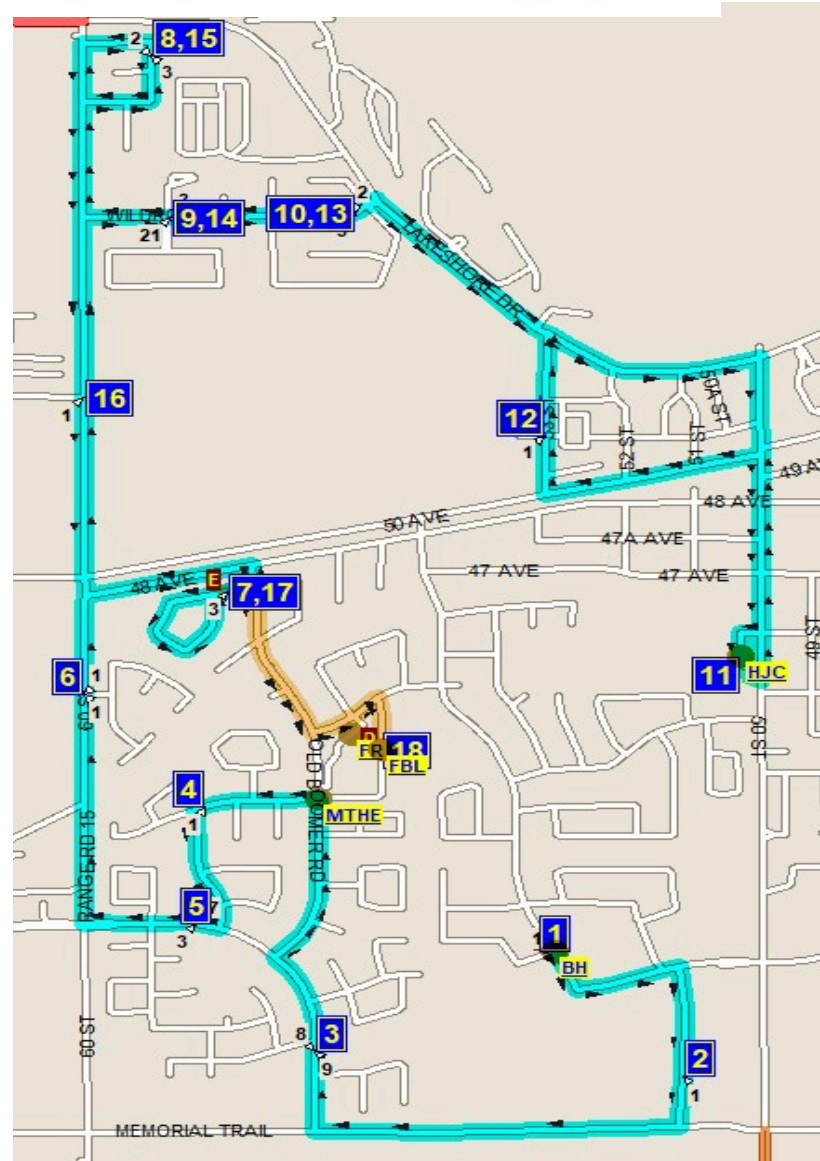

## 2024-25 SLS-A SYLVAN LAKE SHUTTLE BUS STOP LOCATIONS & TIMES

#	Stop Name	AM Pick up	PM Drop off
1	Beacon Hill	7:44AM	3:36PM
2	Broadway Rise	7:46AM	3:38PM
3	Green Space N of Esso on Lakeway Blvd	7:48AM	3:40PM
3	Green Space N of Esso, Lakeway Blvd (Fox Run Drop off only)		3:17PM
4	Park Area next to #28 Firdale Dr	7:50AM	3:42PM
5	Pirate Ship Park on Lakeway Blvd (HJ Cody)	7:52AM	3:44PM
5	Pirate Ship Park (Fox Run Drop Off Only)		3:14PM
6	60 St @ Fieldstone Way	7:54AM	3:46PM
7	Mailbox on Fern Glade Crescent South (HJ Only)	7:56AM	3:48PM
8	Westwood Crescent (HJ Cody)	7:59AM	3:51PM
9	Wilkinson Circle Park (HJ Cody only)	8:02AM	3:53PM
10	Wildrose Drive (HJ Cody only)	8:04AM	3:54PM
12	HJ Cody	8:10AM	3:33PM
12	Alleyway across from Rainbow Park Entrance	8:15AM	3:29PM
13	Wildrose Drive (Fox Run only)	8:18AM	3:27PM
14	Wilkinson Circle Park (Fox Run only)	8:21AM	3:25PM
15	Westwood Crescent (Fox Run Only)	8:24AM	3:23PM

HJ Cody Fox Run, Please note:  
 PM route may differ from AM  
 ALL TIMES ARE APPROXIMATE  
 Be at your stop at least 5 minutes before pickup time!

16	Greyhawke Congregated Stop (Fox Run Only)	8:26AM	3:21PM
17	Mailboxes Fern Glade Cres South (Fox Run Only)	8:29AM	3:19PM
18	Fox Run School	8:32AM	3:10PM

*Please note: Routes may be adjusted  
as the year progresses*