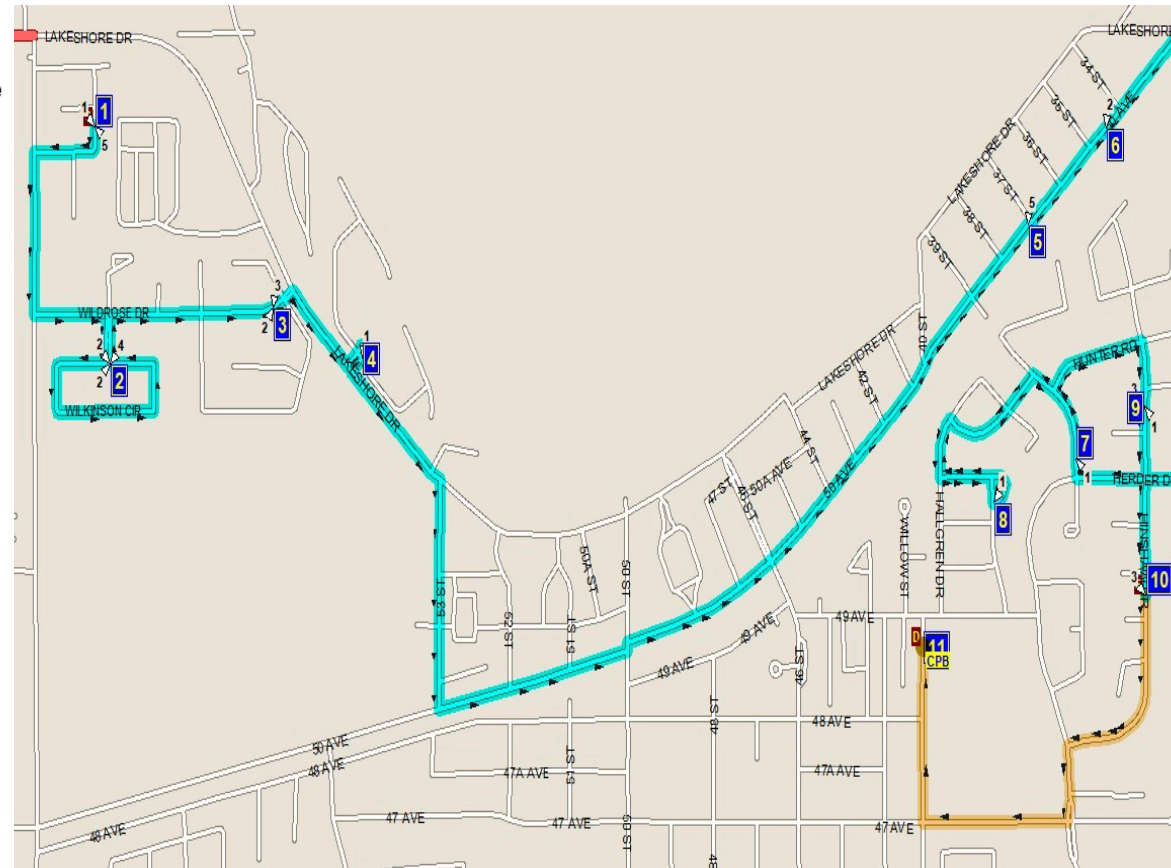

2024-25 SLS-B SYLVAN LAKE SHUTTLE BUS STOP LOCATIONS & TIMES

CP BLAKELY

Please note: PM route may differ from AM

ALL TIMES ARE APPROXIMATE

Be at your stop at least 5 minutes before pickup time

#	Stop Name	AM Pick up	PM Drop off
1	Westwood Cres (South Mailbox)	8:04AM	3:36PM
2	Wilkinson Circle Park (CP Blakely)	8:07AM	3:32PM
3	Wildrose Drive (CP Blakely)	8:09AM	3:30PM
4	Marina Bay Stop	8:11AM	3:28PM
5	Mailbox at 37 St (CP Blakely)	8:16AM	3:22PM
6	50 Ave Mailboxes between 34th and 35th	8:18AM	3:21PM
7	Hagerman Stop (CP Blakely)	8:21AM	3:13PM
8	Harper Dr Mailbox at Greenspace	8:23AM	3:15PM
9	Mailboxes at Horne Close	8:25AM	3:18PM
10	Hinshaw Drive Stop	8:27AM	3:12PM
11	CP Blakely School	8:30AM	

*Please note: Routes may be adjusted
as the year progresses*