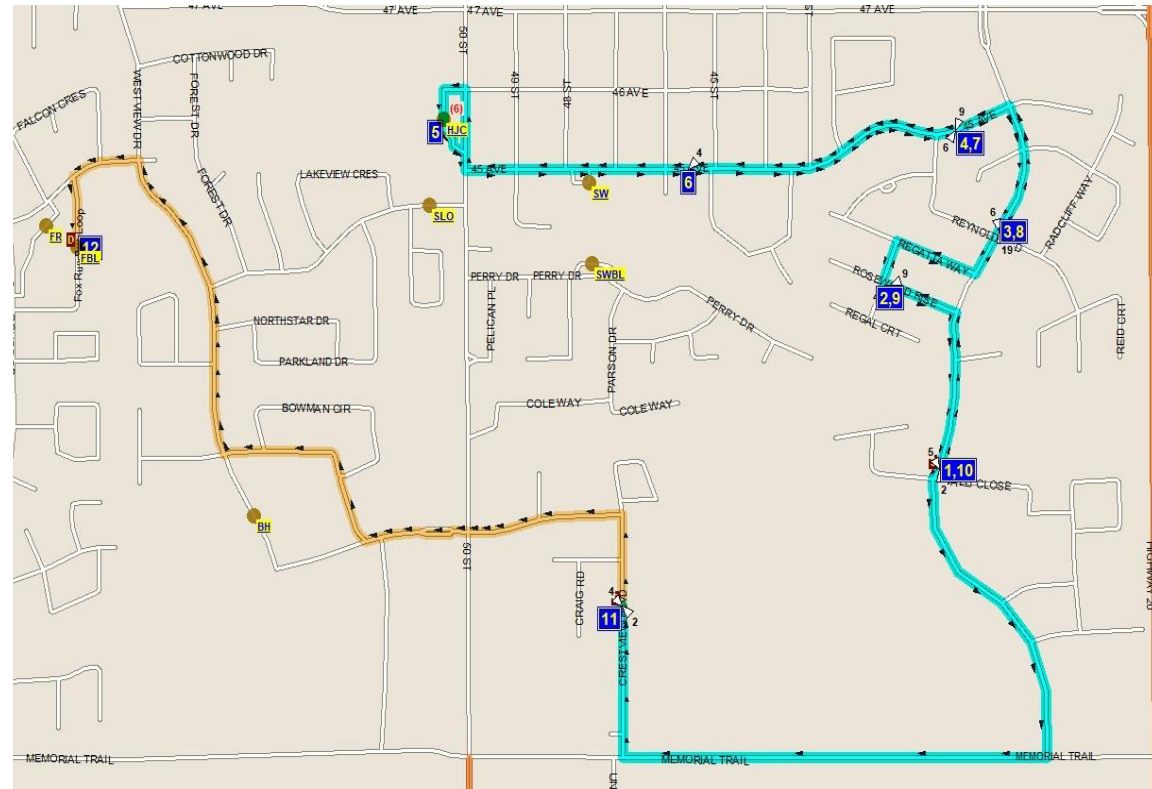

2023-24 SLS-E SYLVAN LAKE SHUTTLE BUS STOP LOCATIONS & TIMES

Please note: PM route may differ from AM
ALL TIMES ARE APPROXIMATE
Be at your stop at least 5 minutes before pickup time

#	Stop Name	AM Pick up	PM Drop off
1	Vanveller Way and Ryders Ridge Blvd (HJ Cody only)	7:55AM	3:38PM
2	15 Rosewood Rise Mailboxes (HJ Cody only)	7:56AM	3:37PM
3	4414 Ryders Ridge Blvd (HJ Cody only)	7:58AM	3:35PM
4	Catholic School Bus Loop (HJ Cody only)	8:00AM	3:33PM
5	HJ Cody School	8:06AM	3:28PM
6	Trees at Alleyway of 46 Street and 45 Ave	8:08AM	3:25PM
7	Catholic Bus Loop (Fox Run only)	8:10AM	3:23PM
8	4414 Ryders Ridge Blvd (Fox Run only)	8:12AM	3:21PM
9	15 Rosewood Rise mailboxes (Fox Run only)	8:14AM	3:20PM
10	Vanveller Way and Ryders Ridge Blvd (Fox Run only)	8:15AM	3:19PM
11	Crestview Blvd Stop	8:19AM	3:16PM
12	Fox Run bus loop	8:28AM	3:10PM

Please note: Routes may be adjusted

as the year progresses