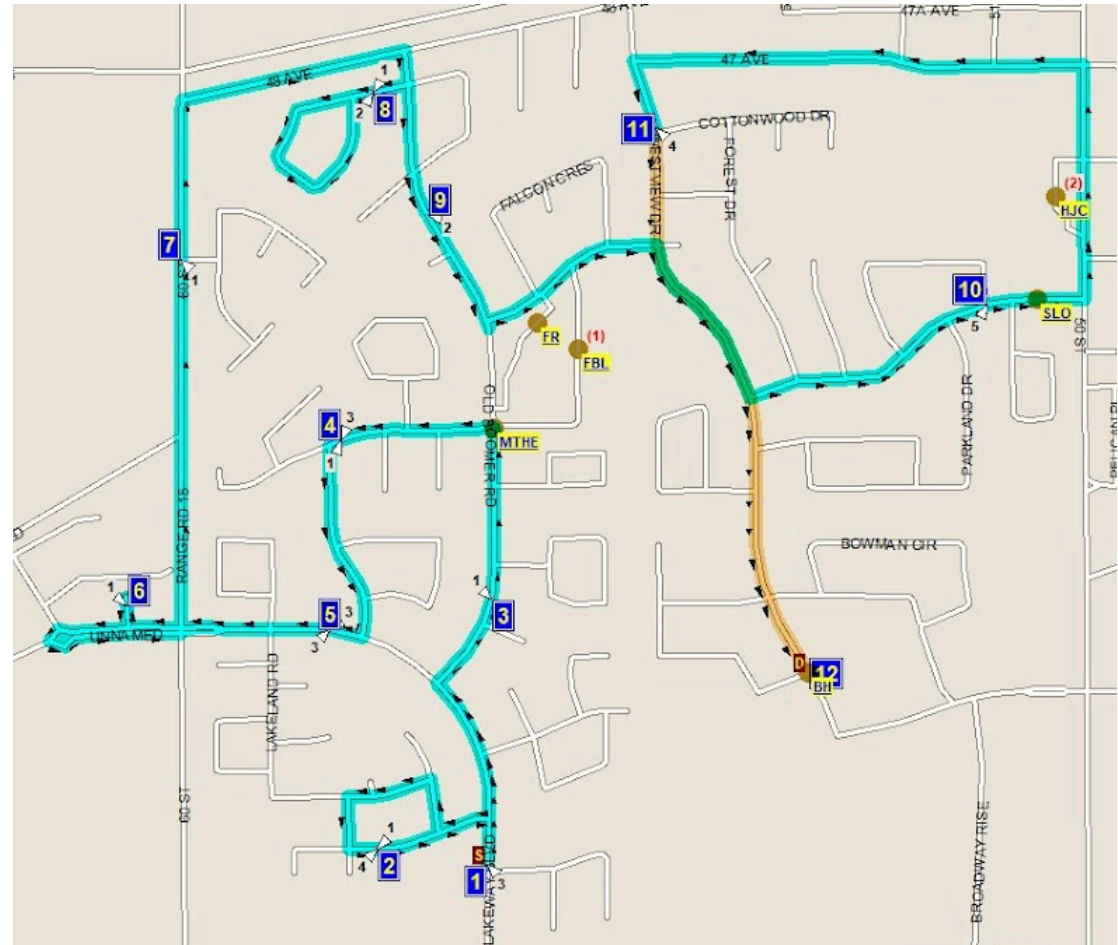

2024-25 SLS-C SYLVAN LAKE SHUTTLE BUS STOP LOCATIONS & TIMES

BEACON HILL SCHOOL

Please note: PM route may differ from AM

ALL TIMES ARE APPROXIMATE

Be at your stop at least 5 minutes before pickup time

#	Stop Name	AM Pick up	PM Drop off
1	Lakeway Blvd Lucky Place Pathway	8:06AM	3:13PM
2	Pathway to Park Laurel Road	8:08AM	3:14PM
3	Old Boomer Alley N of Lark & Mailboxes	8:10AM	3:16PM
4	Park next to 28 Firdale Drive	8:11AM	3:18PM
5	Pirate Ship Park Lakeway Blvd	8:12AM	3:19PM
6	Daycare PITT Stop in mall on Stonewater Bay	8:14AM	3:21PM
7	60 St @ Fieldstone Way	8:16AM	3:23PM
8	Mailboxes on Fern Glade Cres	8:18AM	3:24PM
9	Old Boomer Rd Beacon Hill	8:20AM	3:27PM
10	Lakeview Cres Stop	8:23AM	3:30PM
11	Westview East Walkway S of Cottonwood Dr	8:27AM	3:33PM
12	Beacon Hill School	8:30AM	

Please note: Routes may be adjusted

as the year progresses