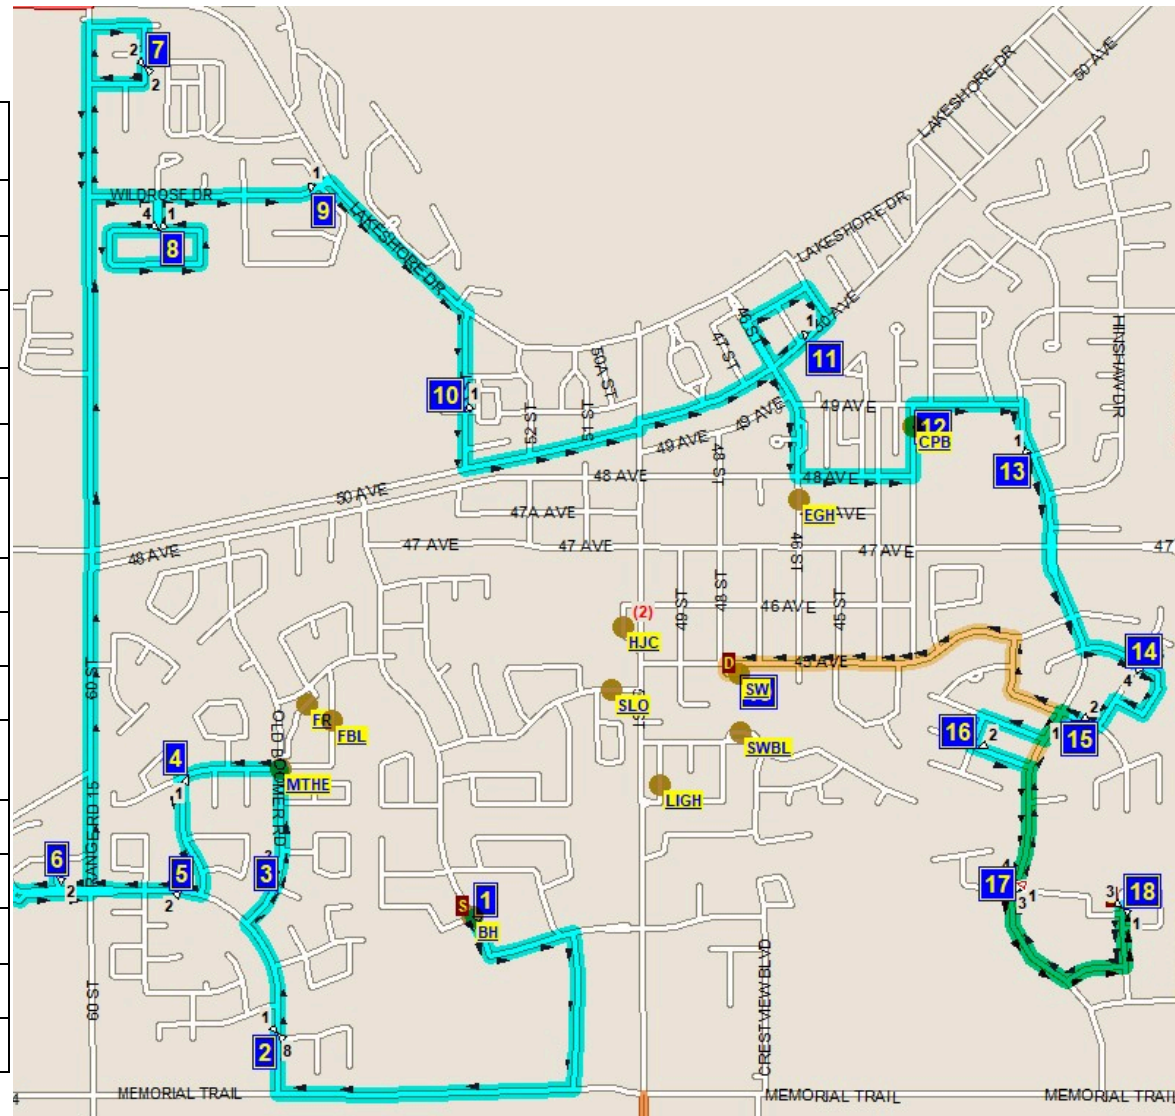

# 2024-25 SLS-D SYLVAN LAKE SHUTTLE BUS STOP LOCATIONS & TIMES

**STEFFIE WOIMA**

**Please note: PM route may differ from AM**

**ALL TIMES ARE APPROXIMATE**

**Be at your stop at least 5 minutes before pickup time**

#	Stop Name	AM Pick up	PM Drop off
1	Beacon Hill Bus Stop	7:35AM	3:14PM
2	Lakeway Blvd/Lucky Place Pathway	7:38AM	3:17PM
3	Old Boomer (Alleyway N of Lark & Mailboxes)	7:40AM	3:19PM
4	Park area next to #28 Firdale Dr	7:42AM	3:21PM
5	Pirate Ship Park Lakeway Blvd	7:43AM	3:22PM
6	Daycare PITT Stop in mall on Stonewater Bay	7:44AM	3:23PM
7	Westwood Cres South Mailboxes	7:49AM	3:28PM
8	Wilkinson Circle Park Stop	7:53AM	3:32PM
9	Wildrose Drive Stop	7:54AM	3:33PM
10	Alleyway across from Rainbow Park Entrance	7:56AM	3:35PM
11	45 St and 50 Ave	7:59AM	3:38PM
12	CP Blakely (Pickup only)	8:02AM	3:41PM
13	Herder and Henan Stop (Steffie Woima)	8:04AM	3:43PM
14	Light Post on North Richfield Cres	8:06AM	3:45PM
15	Green Space Reynolds Rd E of Ryders Rdg	8:08AM	3:47PM

16	15 Rosewood Rise Mailbox	8:10AM	3:49PM
17	VanVeller Way and Ryders Ridge Blvd Corner	8:11AM	3:50PM
18	Victor Close Congregated Stop	8:12AM	3:51PM
19	Steffie Woima School	8:19AM	

*Please note: Routes may be adjusted as the year progresses*