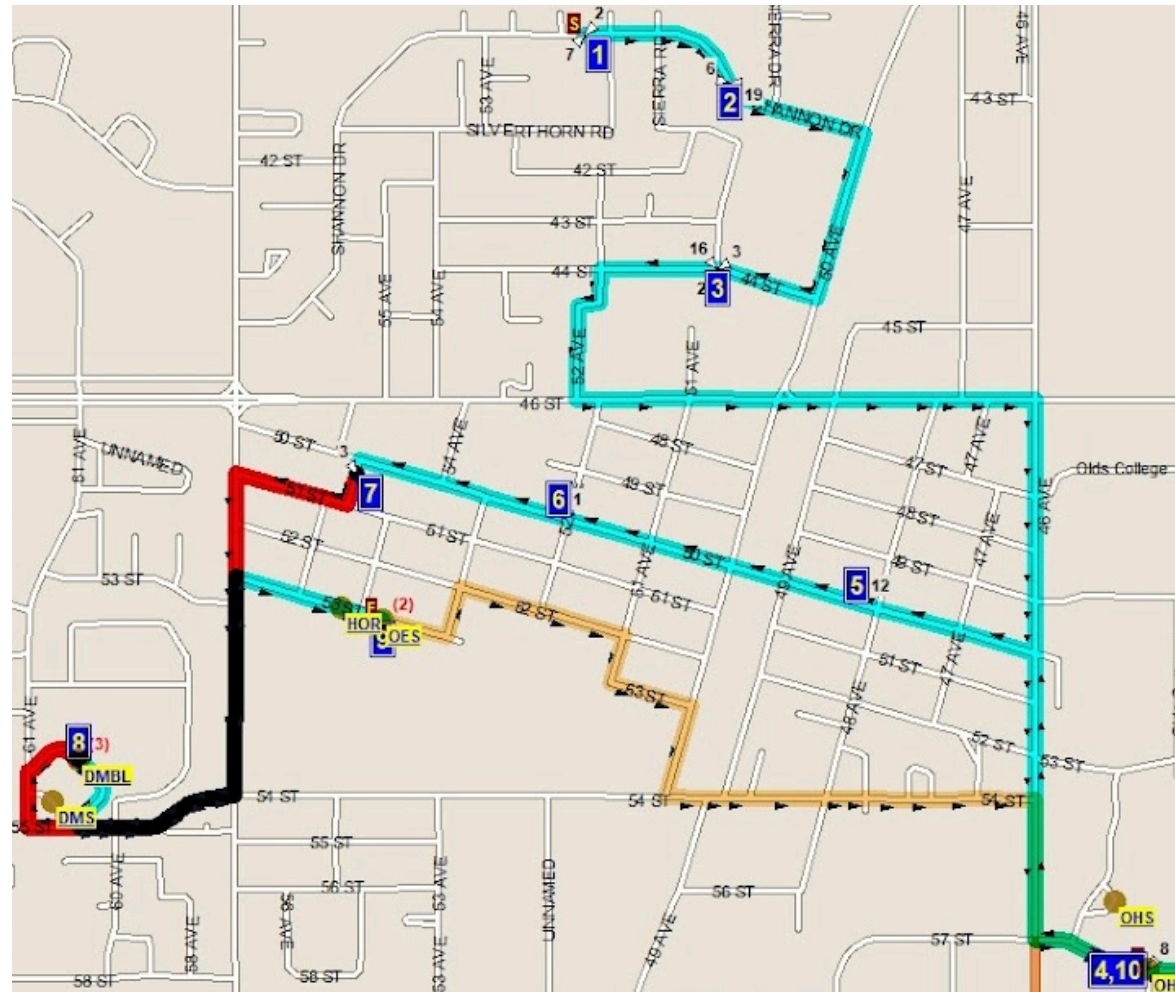

2024-25 OU-03 OLDS SHUTTLE BUS STOP LOCATIONS AND TIMES

Please note: PM route may differ from AM
ALL TIMES ARE APPROXIMATE
Be at your stop at least 5 minutes before pickup time

#	Stop Name	AM Pick up	PM Drop off
1	Frank Wong Park	7:50AM	3:52PM
2	Shannon Lift Station	7:54AM	3:56PM
3	44 St & 51 Ave	7:57AM	4:00PM
4	High School	8:06AM	3:36PM
5	United Church	8:10AM	3:34PM
	United Church (OHS drop off)		3:42PM
6	52 Ave and 50 St	8:11AM	3:30PM
	52 Ave and 50 St (OHS drop off)		3:44PM
7	Ralph Maybank Park	8:14AM	3:47PM
8	Deer Meadow School	8:18AM	3:18PM
9	Olds Elementary School	8:23AM	3:27PM
10	Olds High School	8:35AM	3:37PM

Please note: Routes may be adjusted

as the year progresses