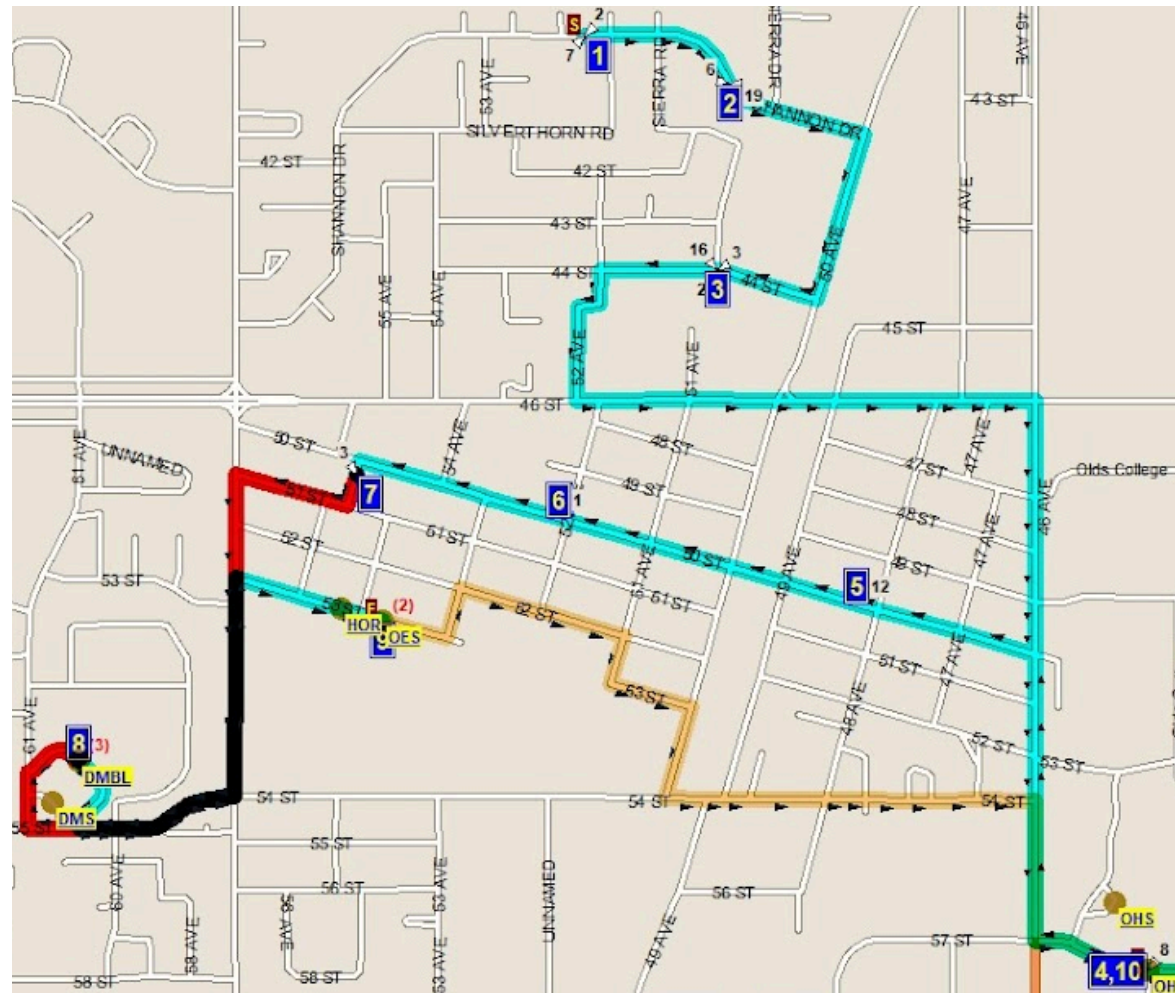

2024-25 OU-03 OLDS SHUTTLE BUS STOP LOCATIONS AND TIMES

Please note: PM route may differ from AM
ALL TIMES ARE APPROXIMATE
Be at your stop at least 5 minutes before pickup time

#	Stop Name	AM Pick up	PM Drop off
1	Frank Wong Park	7:50AM	3:47PM
2	Shannon Lift Station	7:53AM	3:50PM
3	44 St & 51 Ave	7:57AM	3:53PM
4	High School	8:06AM	3:36PM
5	United Church	8:10AM	3:32PM
	United Church (OHS Drop Off)		3:38PM
6	52 Ave and 50 St	8:11AM	3:39PM
7	Ralph Maybank Park	8:14AM	3:42PM
8	Deer Meadow School	8:18AM	3:18PM
9	Olds Elementary School	8:23AM	3:26PM
10	Olds High School	8:35AM	

Please note: Routes may be adjusted as the year progresses