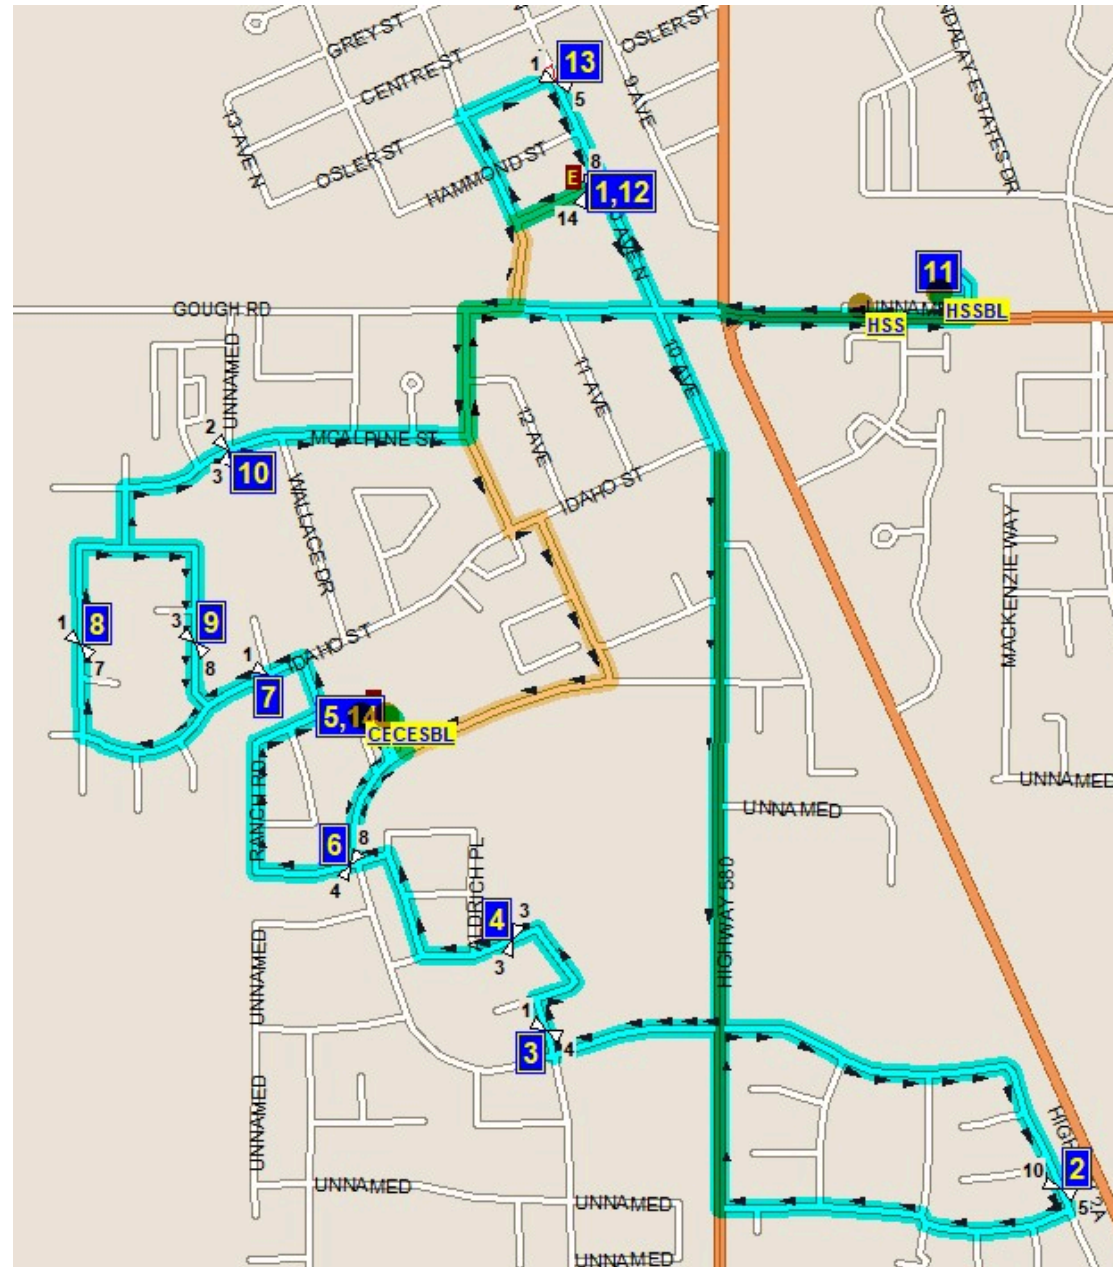

2024-25 CU-01 CARSTAIRS SHUTTLE BUS STOP LOCATIONS AND TIMES

Please note: PM route may differ from AM
ALL TIMES ARE APPROXIMATE
Be at your stop at least 5 minutes before pickup time

#	Stop Name	AM Pick up	PM Drop off
1	Lil Dreamers (HSS Only)	7:45AM	3:25PM
2	Carriage Lane Drive Stop	7:50AM	3:29PM
3	Price Gate Stop	7:56AM	3:35PM
4	Price Road Green Space on Pathway	7:57AM	3:36PM
5	Carstairs Elementary (pickup only)	8:00AM	
6	Ranch Road Stop	8:01AM	3:37PM
7	Idaho St @ Idaho Place	8:03AM	3:38PM
8	West Highland Park Entrance	8:05AM	3:39PM
9	West Highland Park Pathway	8:06AM	3:40PM
10	Park at McAlpine	8:10AM	3:44PM
11	Hugh Sutherland	8:17AM	3:21PM
12	Imagination Station Daycare	8:20AM	3:16PM
13	Lil Dreamers Daycare	8:23AM	3:13PM
14	Carstairs Elementary	8:28AM	3:05PM

*Please note: Routes may be adjusted
as the year progresses*